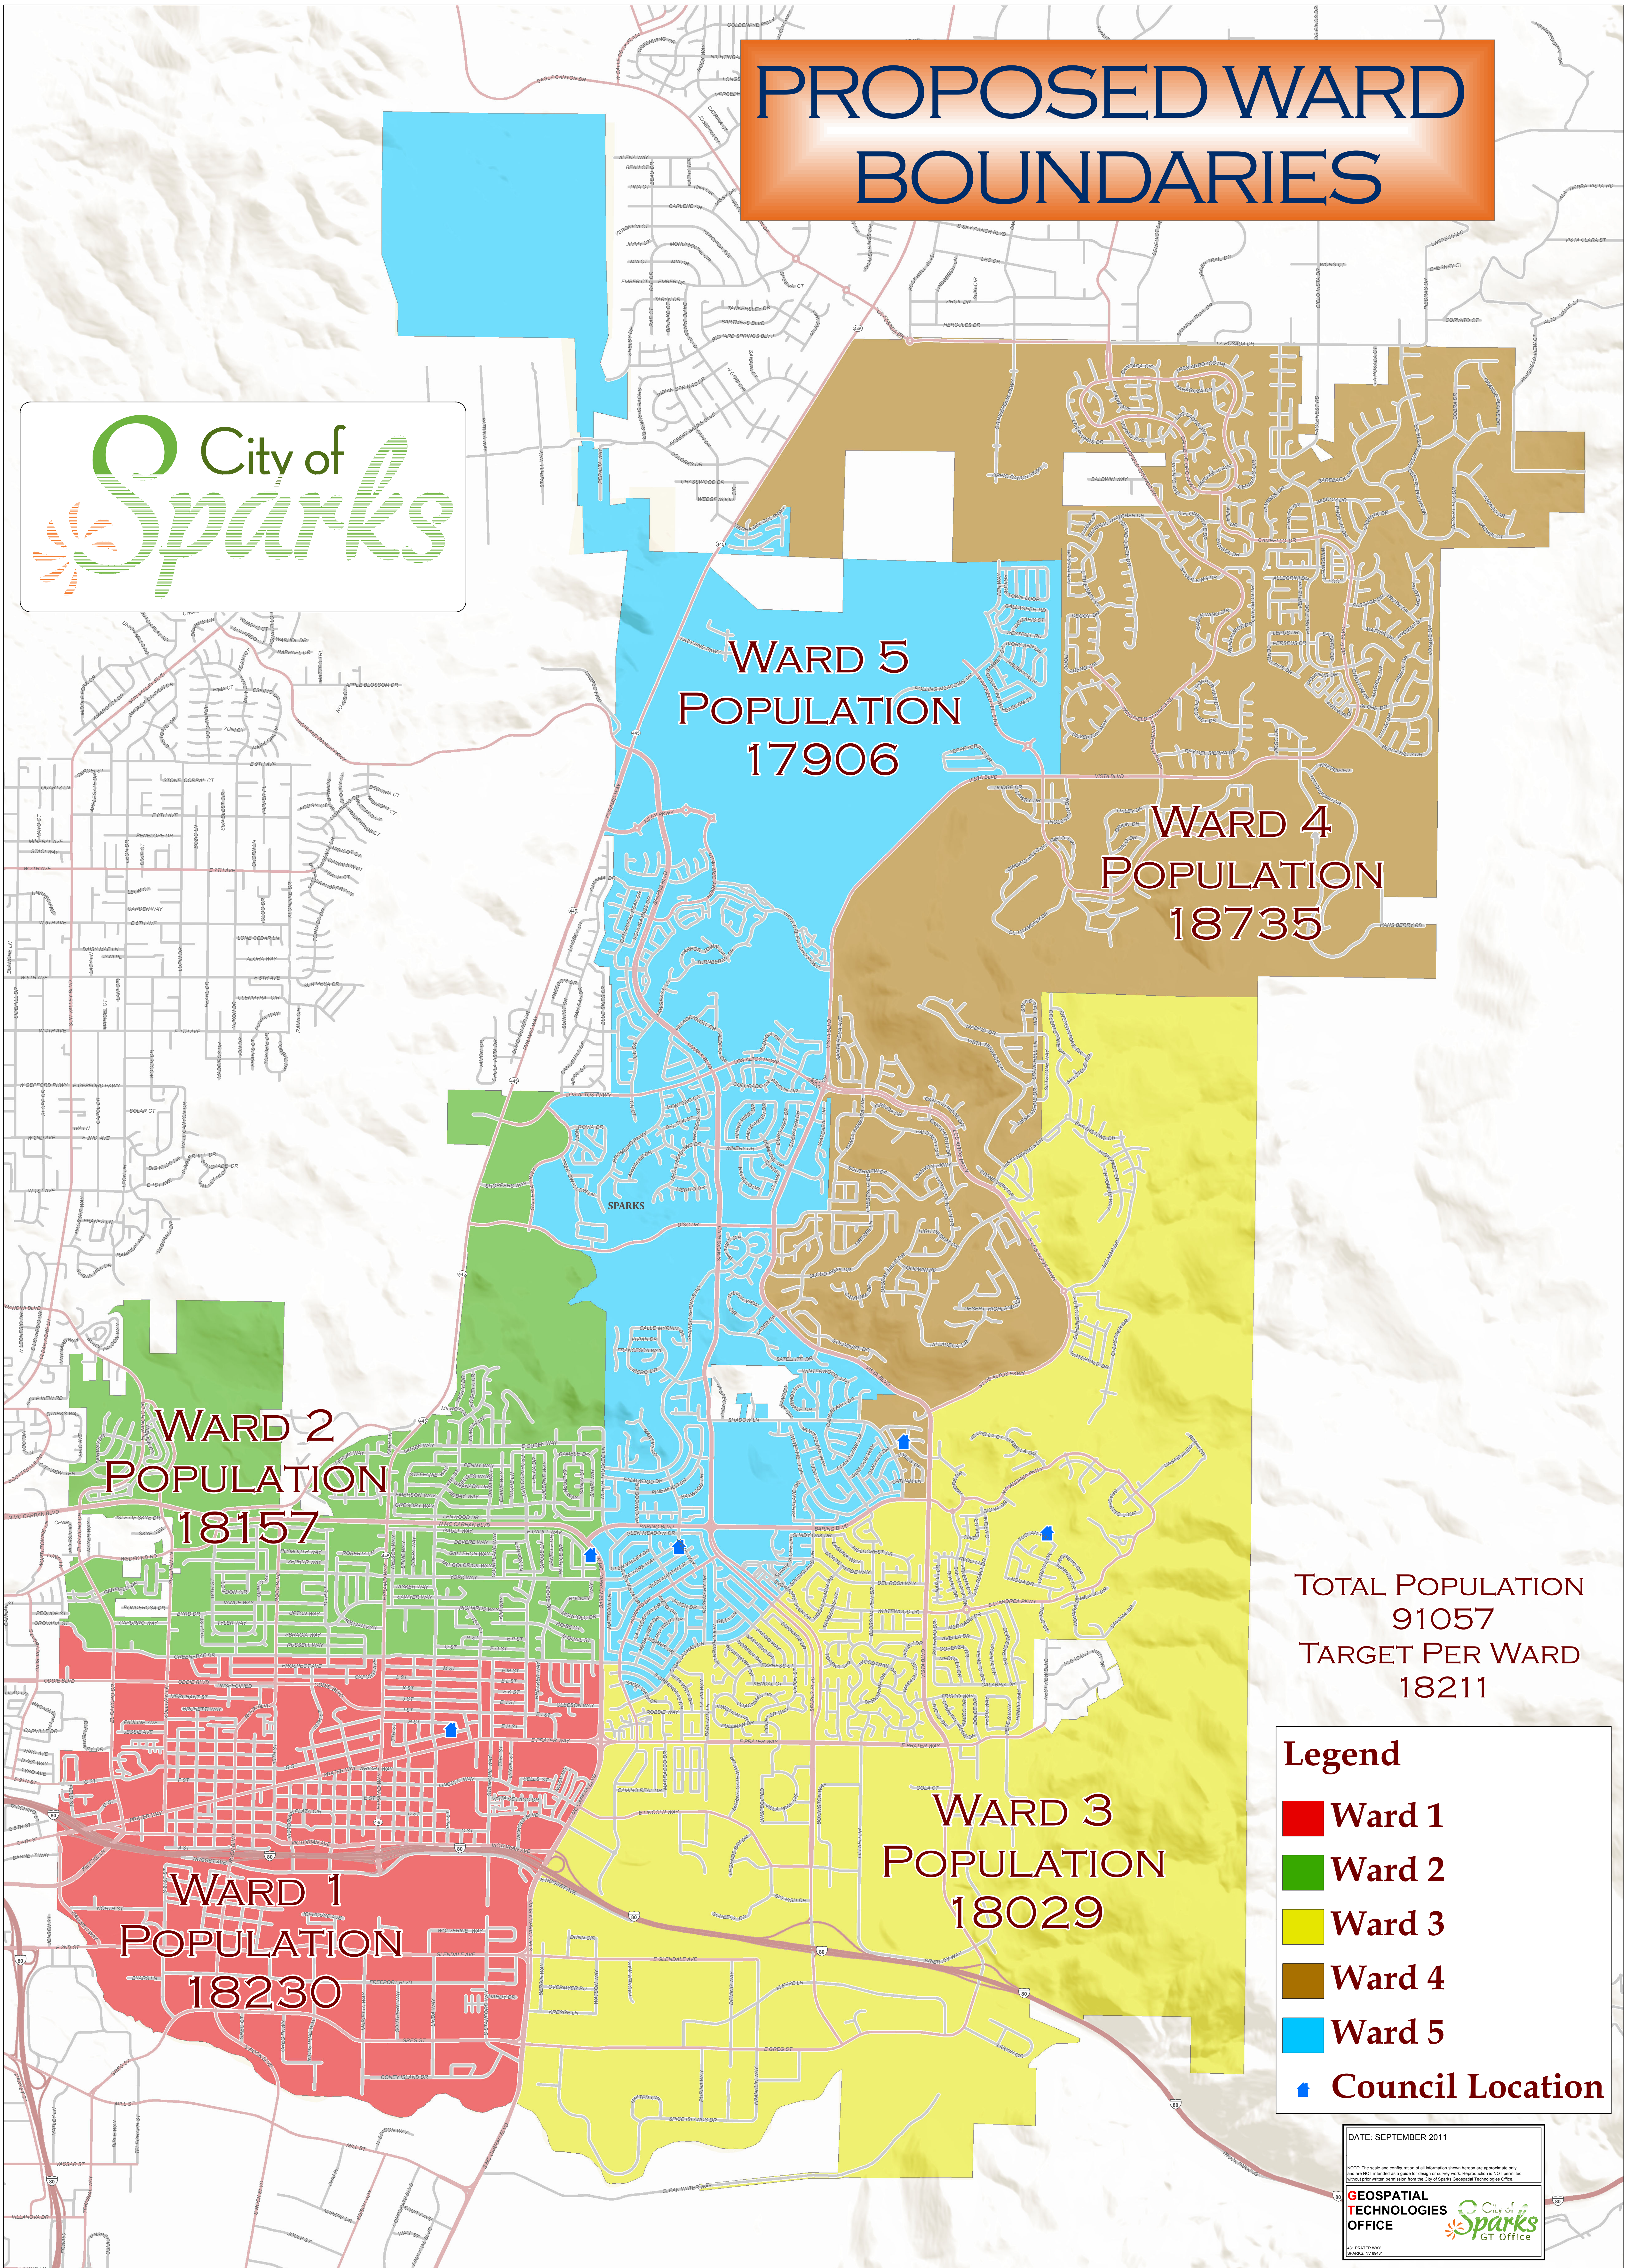

PROPOSED WARD BOUNDARIES

WARD 5
POPULATION
17906

WARD 4
POPULATION
18735

WARD 2
POPULATION
18157

WARD 1
POPULATION
18230

WARD 3
POPULATION
18029

TOTAL POPULATION
91057
TARGET PER WARD
18211

Legend

- Ward 1
- Ward 2
- Ward 3
- Ward 4
- Ward 5
- Council Location